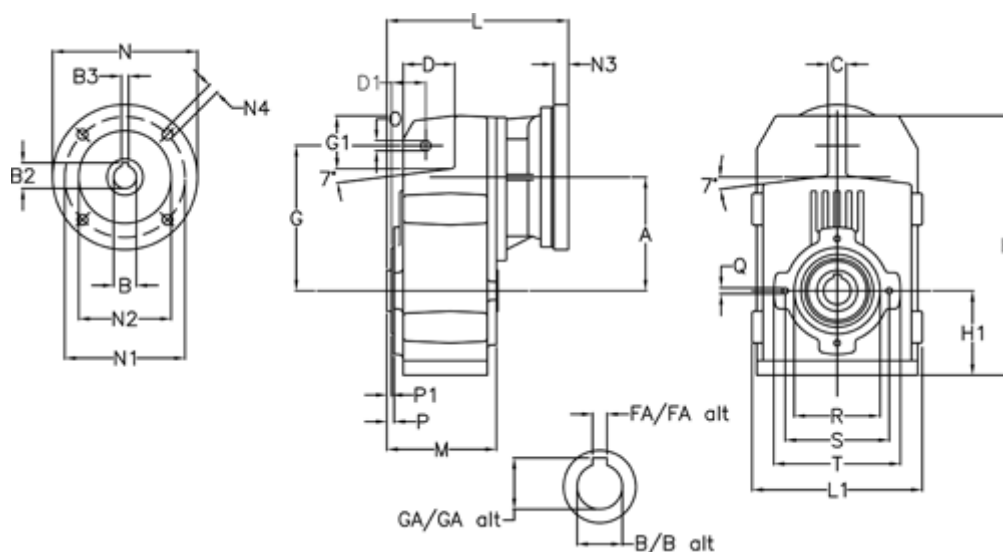

Article number: 29560404794220
 Description: Shaft mounted gear
 A412H40-47,9-P63B5

Measures

A = 175.75	FA = 12	M = 144.0	Q = M12x19
B = 40	G = 218	N = 140	R = 130
B1 = 11	G1 = 97.5	N1 = 115	S = 165
B2 = 12.8	GA = 43.0	N2 = 95	T = 200
B3 = 4	H = 389.0	N4 = M8x19	
C = 16	H1 = 116.0	O = 14	
D = 79.0	L = 246.0	P = 7.5	
D1 = 56.5	L1 = 242	P1 = 3.5	